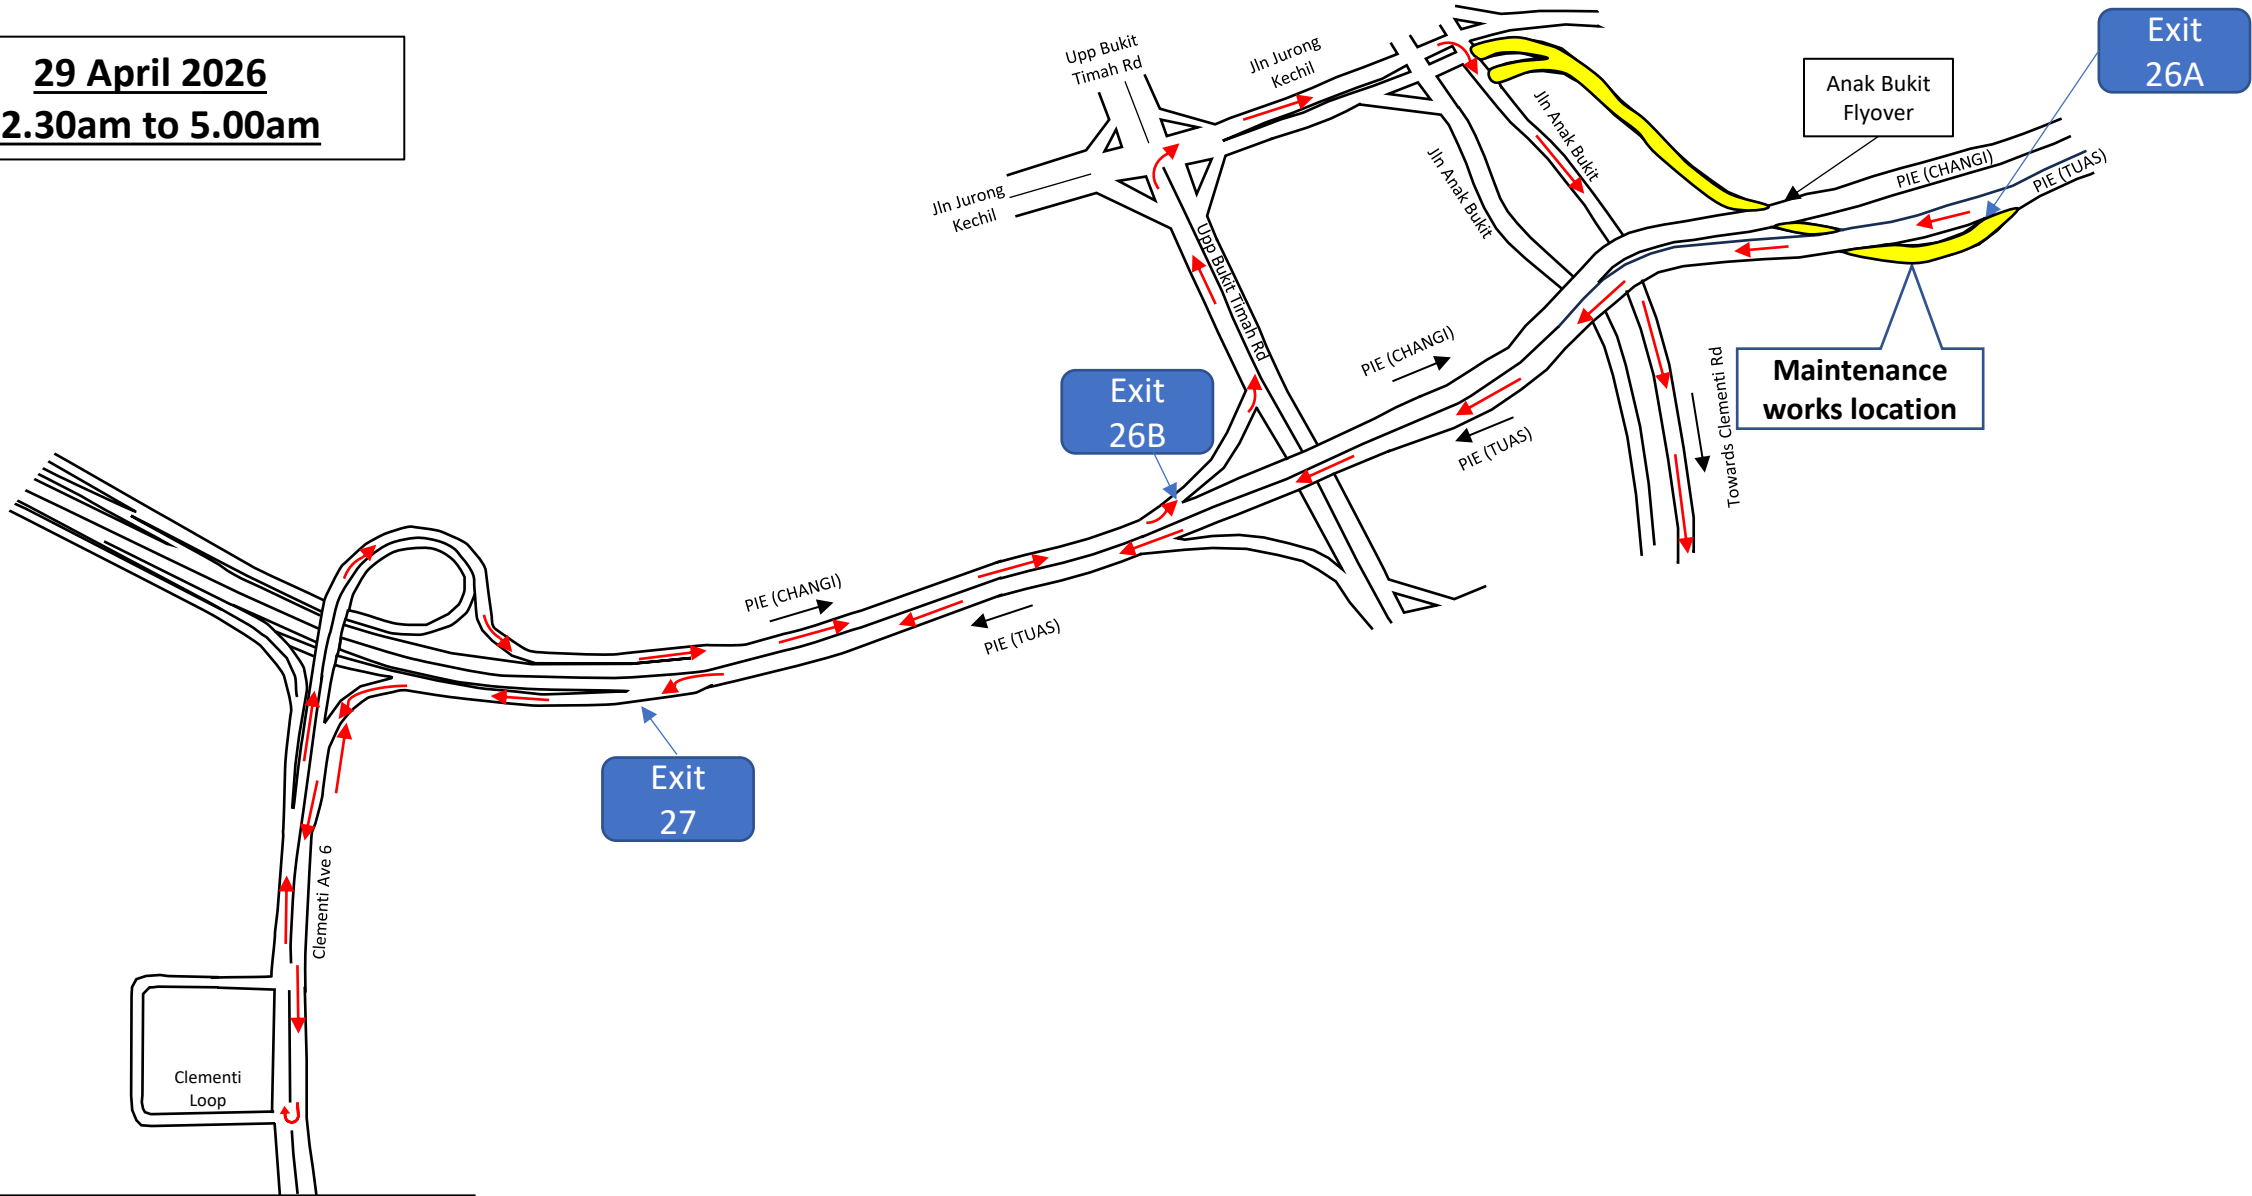

**29 April 2026**  
**12.30am to 5.00am**

**LEGEND**

-  Section of Road Closed
-  Alternative Route from PIE (Tuas) to Clementi Rd